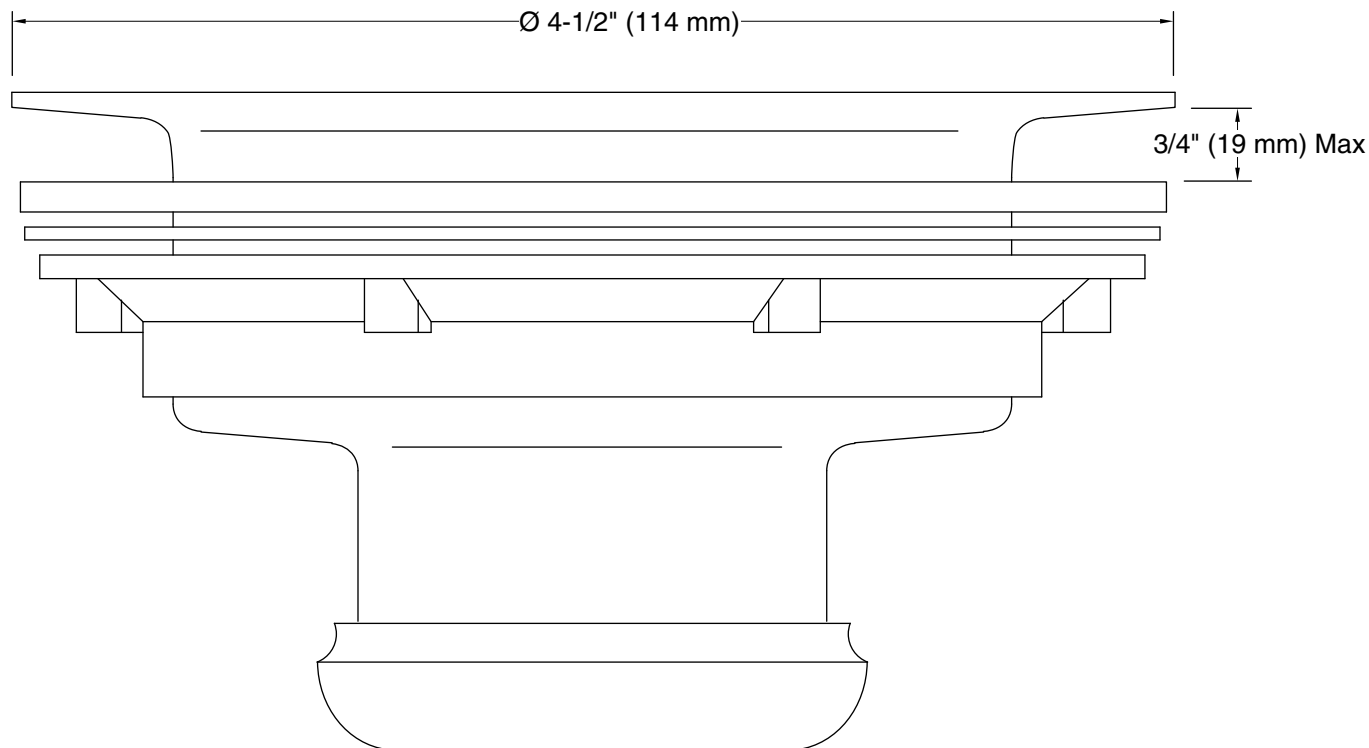

Technical Information

All product dimensions are nominal.

Notes

Install this product according to the installation guide.